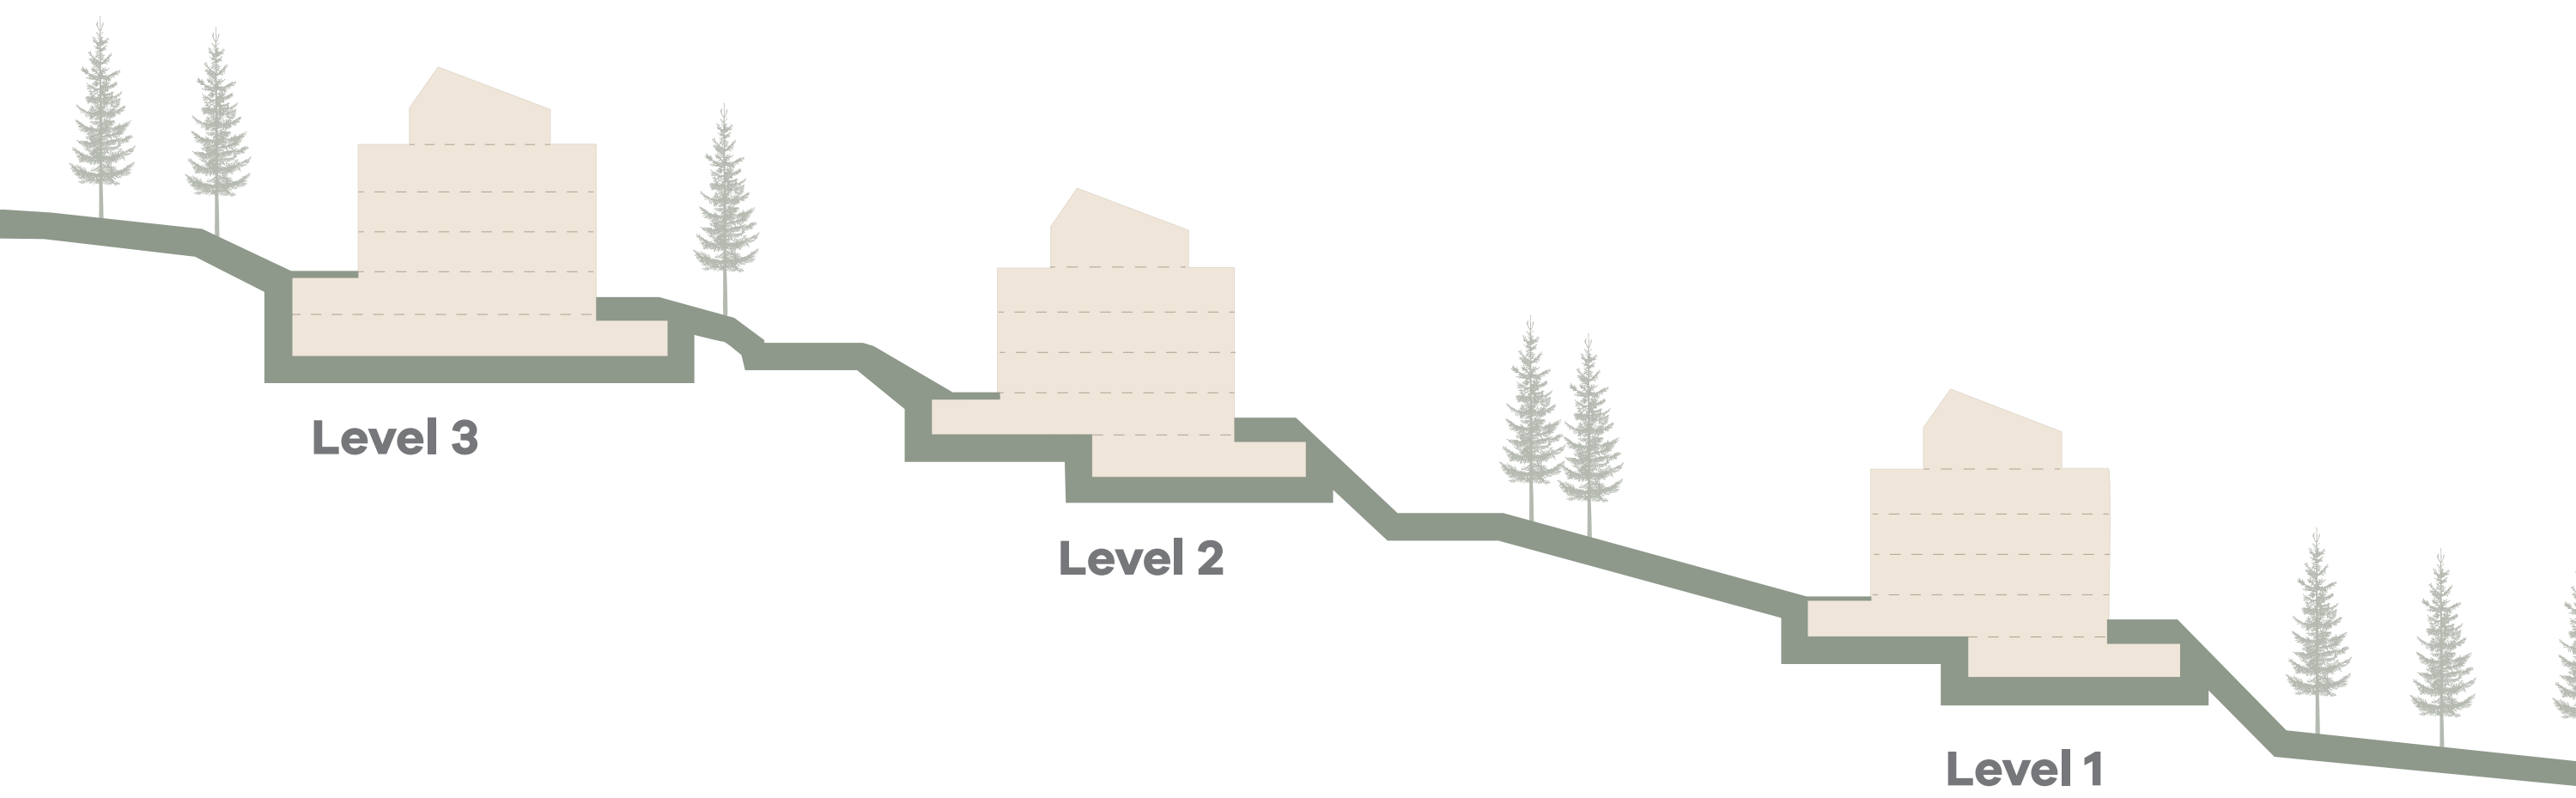

We seek the perfect balance between ages of experience and architectural innovation in all natural and non-invasive presence.

The generous panoramic views of the mountains as well as the forest are the bonus offered by mother nature. And the lake nearby, Miorita, adds to this perfect landscape. All is peaceful and safe as we respect the nature. And the nature protects our space like a shield.

HOTEL
AND PRIVATE RESIDENCES

HOTEL
AND PRIVATE RESIDENCES

POSITIONING PLAN

ONE OF A KIND

HOTEL
AND PRIVATE RESIDENCES

HOTEL
AND PRIVATE RESIDENCES

SUMMIT SERENITY

NATURE OF ABSOLUTE BEAUTY